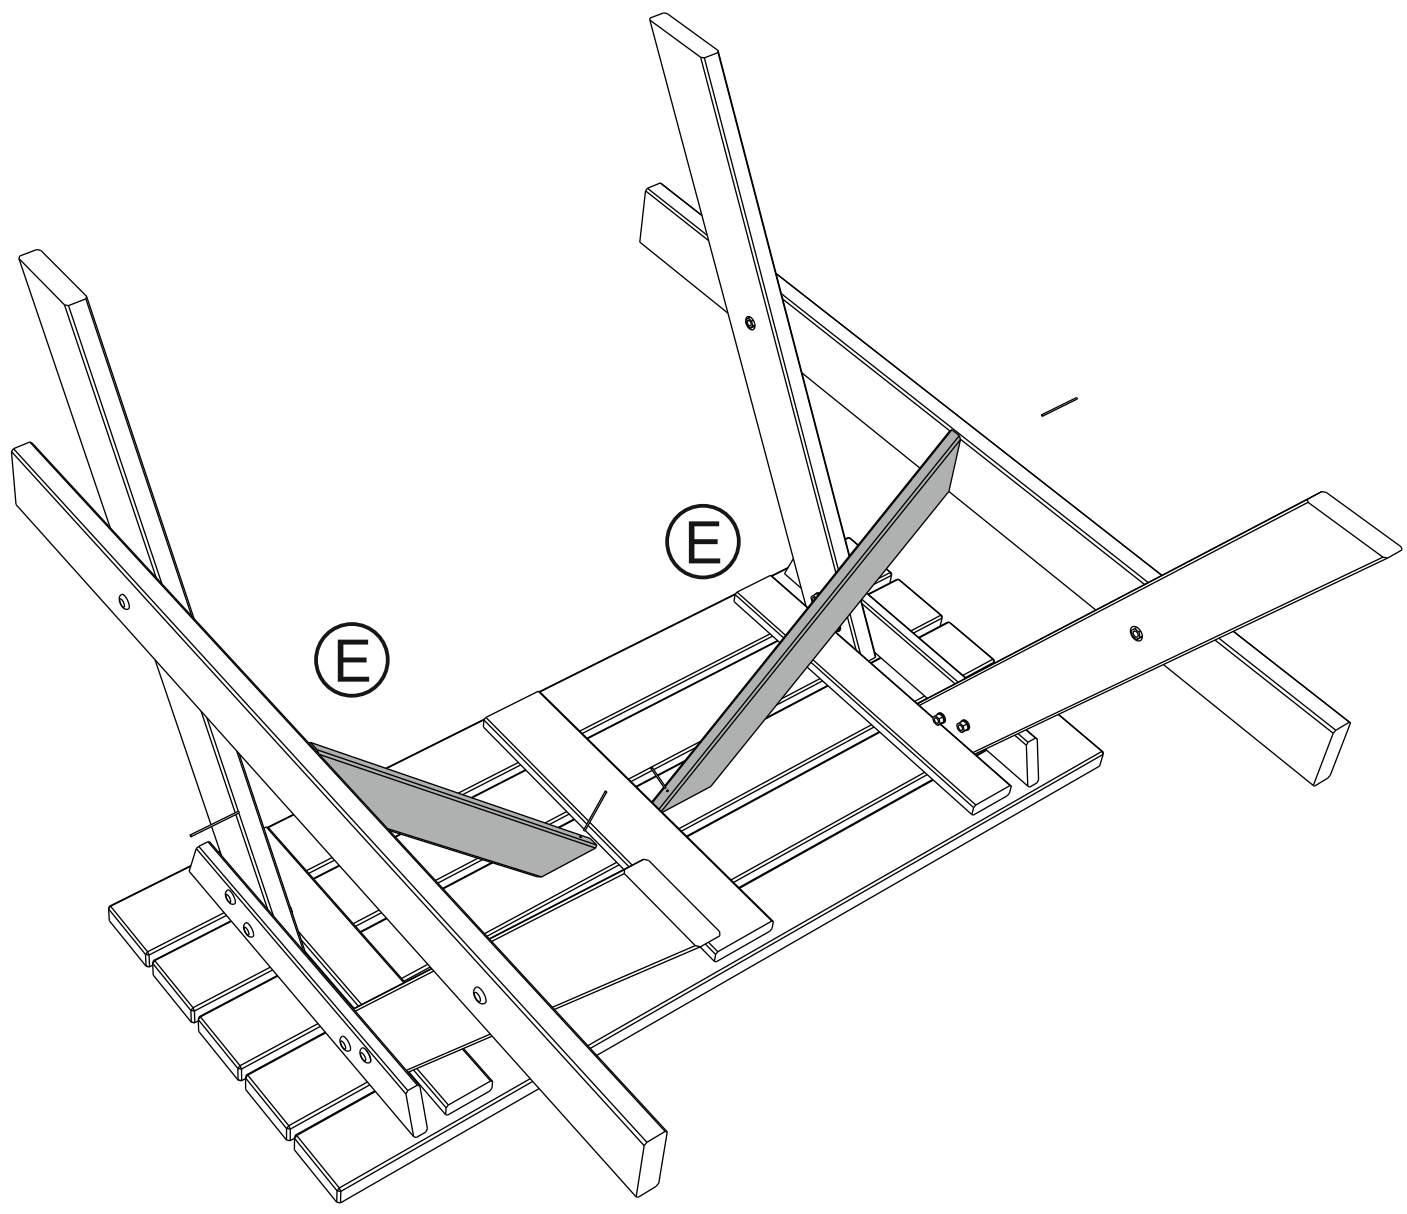

It is advisable for two people to carry out the work.

Where the wood is screwed we advise to pre-drill the holes (the diameter of the holes should be 2mm smaller than the diameter of the used screw)

Zestaw montażowy! Fixing parts! Kit de montage! Montageset! Set de montage!

[1] **M6x55 - 12x**

[2] **4.0x60 - 22x**

[1] M6x55 - 12x

1

x2

 [2] 4.0x60 - 10x

 [2] 4.0x60 - 4x

[2] 4.0x60 - 8x