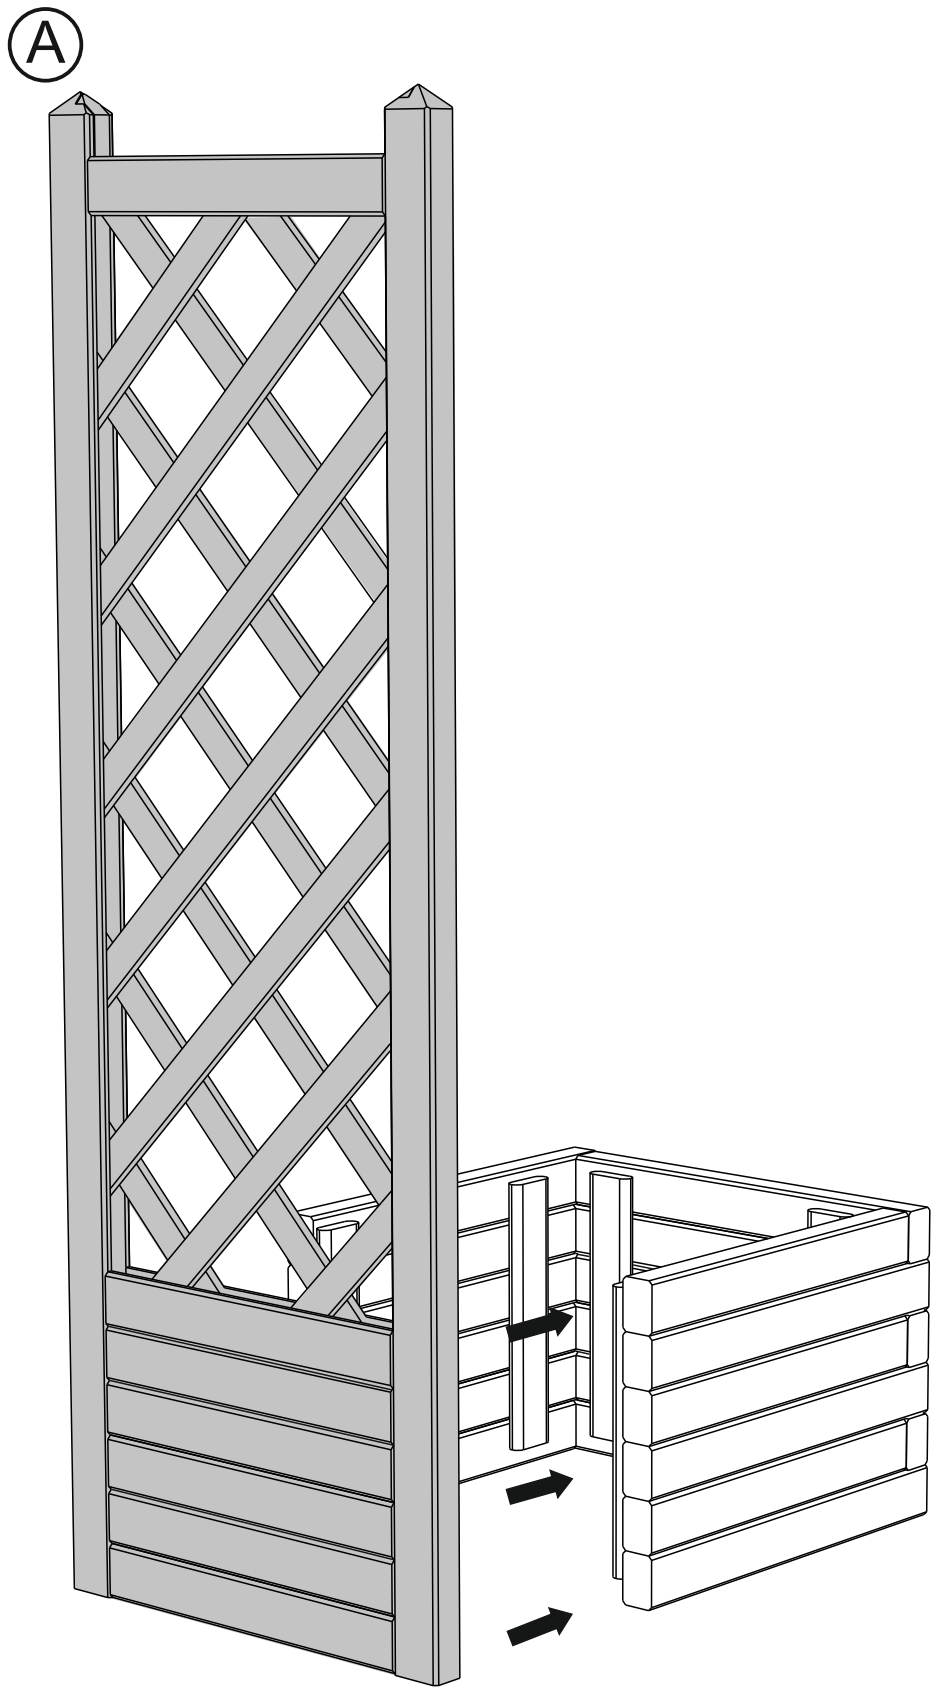

BELLA ROSA PLANTER

BELPLANT 40cm [H] x 123cm [W] x 40cm [D]
240101A018MMBZ10H1

BEFORE YOU START

Check the pack/s and make sure that you have all of the parts listed below.

If not, contact your retailer who will be able to help you.

When you are ready to start make sure you have the right tools to hand, plenty of space with a clean and dry area for assembly.

It is advisable for two people to carry out the work.

Where the wood is screwed we advise to pre-drill the holes (the diameter of the holes should be 2mm smaller than the diameter of the used screw)

Recommended tools (not included)

drill or screwdriver

A 1x

B 1x

C 2x

D 1x

[y]

Screw

8 cm
x12

[y]

Screw

8 cm
x4

[x]

x4

**AFTERCARE**

To ensure longevity of your structure it is recommended that it is treated with a wood preservative on a yearly basis.