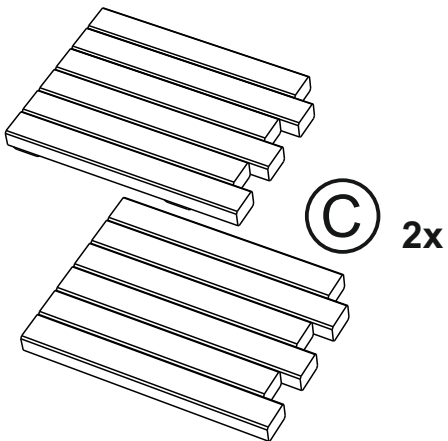

BELLA ROSA PLANTER

BELPLANT 40cm [H] x 123cm [W] x 40cm [D]
240101A018MMBZ10H1

BEFORE YOU START

Check the pack/s and make sure that you have all of the parts listed below.

If not, contact your retailer who will be able to help you.

Recommended tools (not included)

drill or screwdriver

A 1x

B 1x

C 2x

D 1x

[y]

Screw