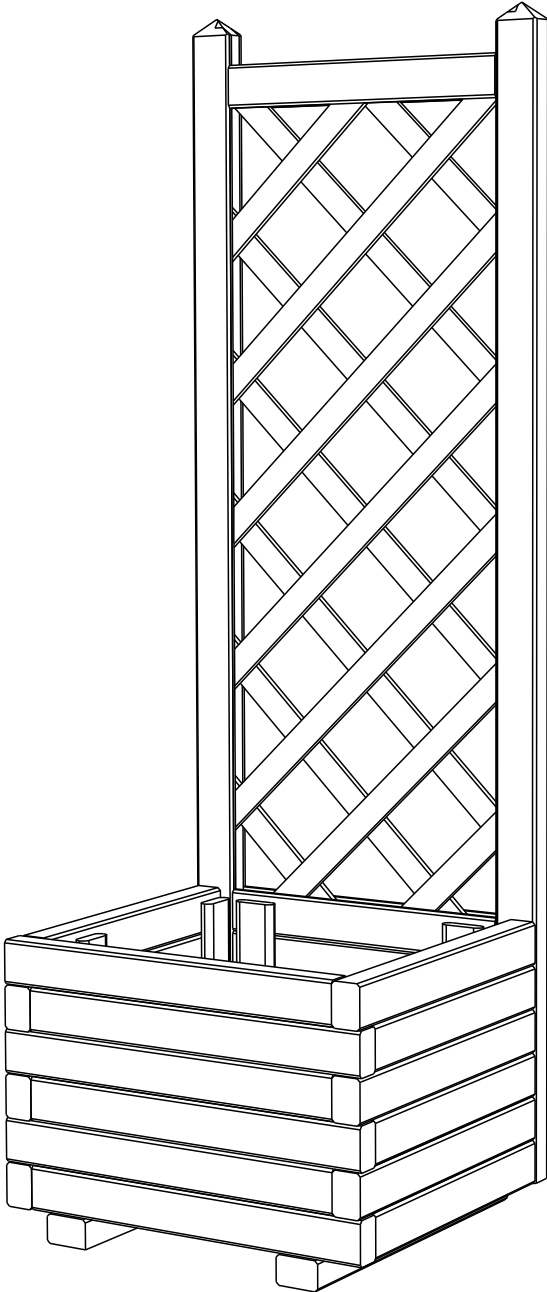

BELLA ROSA PLANTER

BELPLANT 40cm [H] x 123cm [W] x 40cm [D]
240101A018MMBZ10H1

BEFORE YOU START

Check the pack/s and make sure that you have all of the parts listed below.

If not, contact your retailer who will be able to help you.

When you are ready to start make sure you have the right tools to hand, plenty of space with a clean and dry area for assembly.

It is advisable for two people to carry out the work.

Where the wood is screwed we advise to pre-drill the holes (the diameter of the holes should be 2mm smaller than the diameter of the used screw)