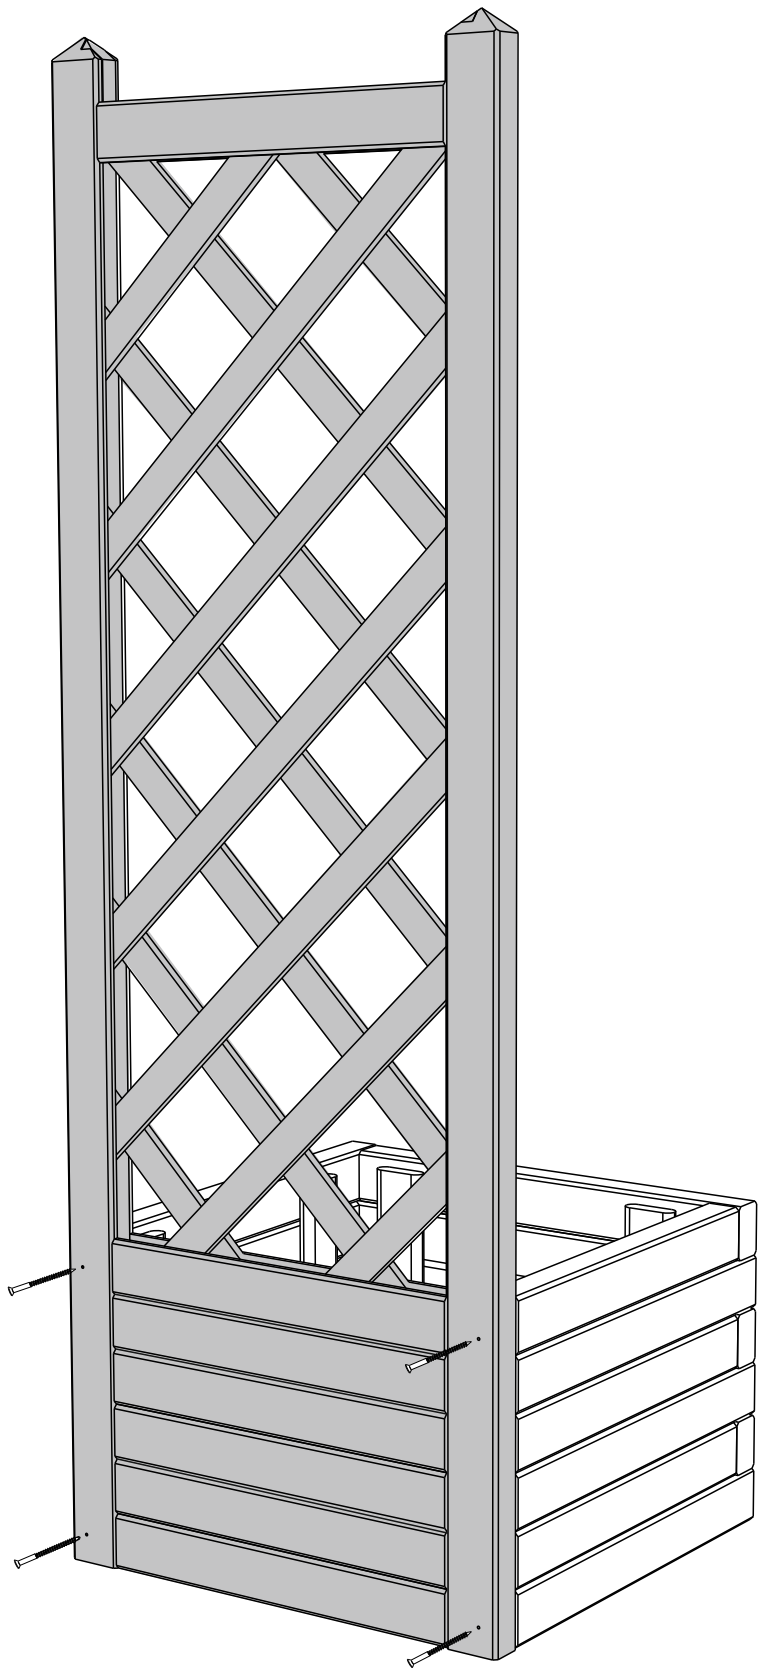

BELLA ROSA PLANTER

BELPLANT 40cm [H] x 123cm [W] x 40cm [D]
240101A018MMBZ10H1

BEFORE YOU START

Check the pack/s and make sure that you have all of the parts listed below.

If not, contact your retailer who will be able to help you.

When you are ready to start make sure you have the right tools to hand, plenty of space with a clean and dry area for assembly.

It is advisable for two people to carry out the work.

Where the wood is screwed we advise to pre-drill the holes (the diameter of the holes should be 2mm smaller than the diameter of the used screw)

Recommended tools (not included)

drill or screwdriver

A 1x

B 1x

C 2x

D 1x

[y]

Screw

8 cm
x12

[y]

Screw

8 cm
x4

[x]

x4

**AFTERCARE**

To ensure longevity of your structure it is recommended that it is treated with a wood preservative on a yearly basis.