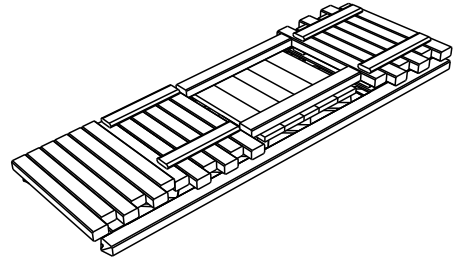

BELLA ROSA PLANTER

BELPLANT 40cm [H] x 123cm [W] x 40cm [D]
240101A018MMBZ10H1

BEFORE YOU START

Check the pack/s and make sure that you have all of the parts listed below.

If not, contact your retailer who will be able to help you.

When you are ready to start make sure you have the right tools to hand, plenty of space with a clean and dry area for assembly.

It is advisable for two people to carry out the work.

Where the wood is screwed we advise to pre-drill the holes (the diameter of the holes should be 2mm smaller than the diameter of the used screw)

Recommended tools (not included)

drill or screwdriver

A 1x

B 1x

C 2x

D 1x

[y]

Screw