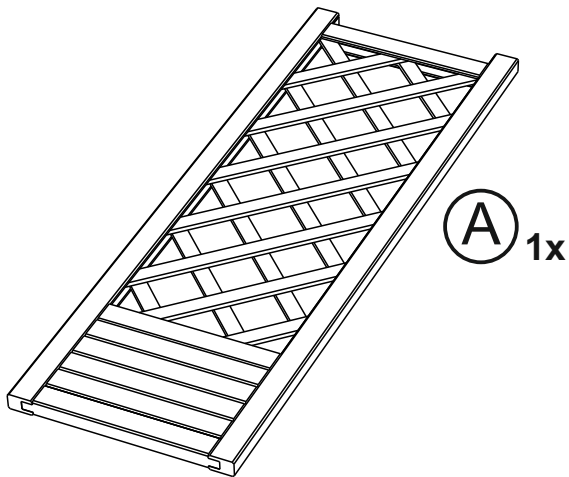

Recommended tools (not included)

A 1x