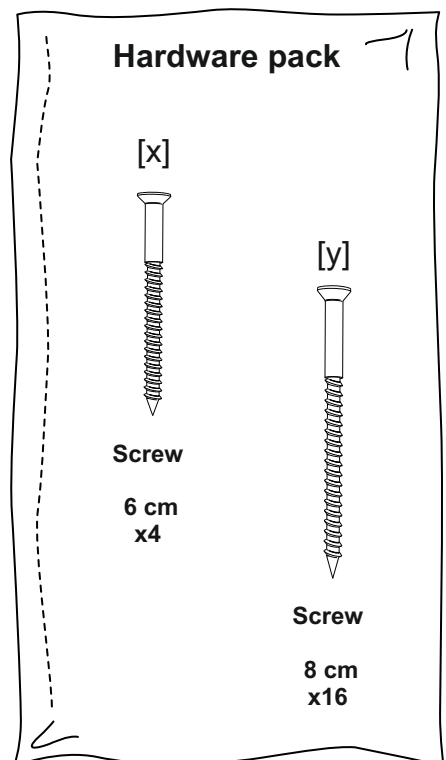

BELLA ROSA PLANTER

BELPLANT 40cm [H] x 123cm [W] x 40cm [D]
240101A018MMBZ10H1

BEFORE YOU START

Check the pack/s and make sure that you have all of the parts listed below.

If not, contact your retailer who will be able to help you.

When you are ready to start make sure you have the right tools to hand, plenty of space with a clean and dry area for assembly.

It is advisable for two people to carry out the work.

Where the wood is screwed we advise to pre-drill the holes (the diameter of the holes should be 2mm smaller than the diameter of the used screw)

Recommended tools (not included)

drill or screwdriver

A 1x

B 1x

C 2x

D 1x

[y]

Screw

8 cm
x12

[y]

Screw

8 cm
x4

[x]

x4

**AFTERCARE**

To ensure longevity of your structure it is recommended that it is treated with a wood preservative on a yearly basis.