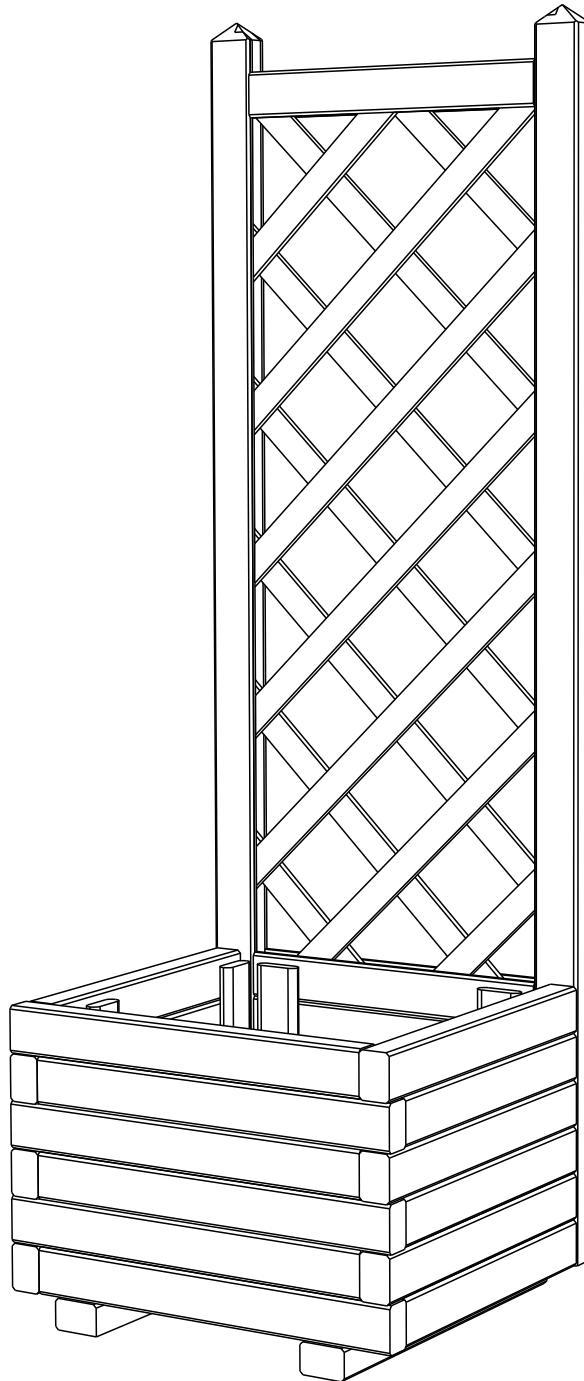

BELLA ROSA PLANTER

BELPLANT 40cm [H] x 123cm [W] x 40cm [D]
240101A018MMBZ10H1

BEFORE YOU START

Check the pack/s and make sure that you have all of the parts listed below.

If not, contact your retailer who will be able to help you.

When you are ready to start make sure you have the right tools to hand, plenty of space with a clean and dry area for assembly.

It is advisable for two people to carry out the work.

Where the wood is screwed we advise to pre-drill the holes (the diameter of the holes should be 2mm smaller than the diameter of the used screw)

8 cm
x12

[y]

Screw

8 cm
x4

[x]

x4

**AFTERCARE**

To ensure longevity of your structure it is recommended that it is treated with a wood preservative on a yearly basis.