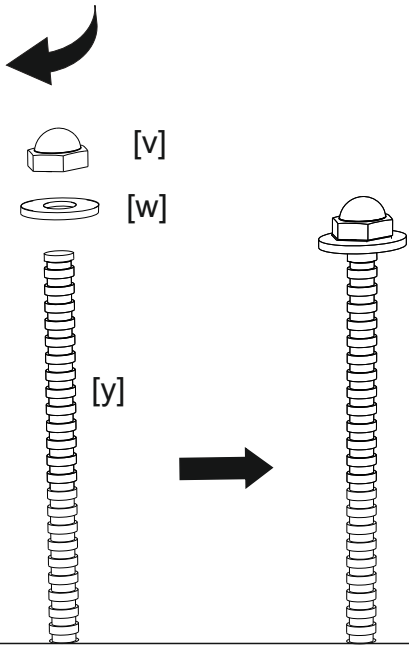

It is advisable for two people to carry out the work.

Where the wood is screwed we advise to pre-drill the holes (the diameter of the holes should be 2mm smaller than the diameter of the used screw)

Recommended tools ( not included )

drill or screwdriver

**A** Long Side 2x

**B** Base Section 1x

**C** Short Side 2x

Hardware pack

[y]

Long Bolt  
x4

[x]

Base Nut  
x4

[w]

Washers  
x8

[v]

Top Nut  
x4

[z]

Screw  
x12

**AFTERCARE**