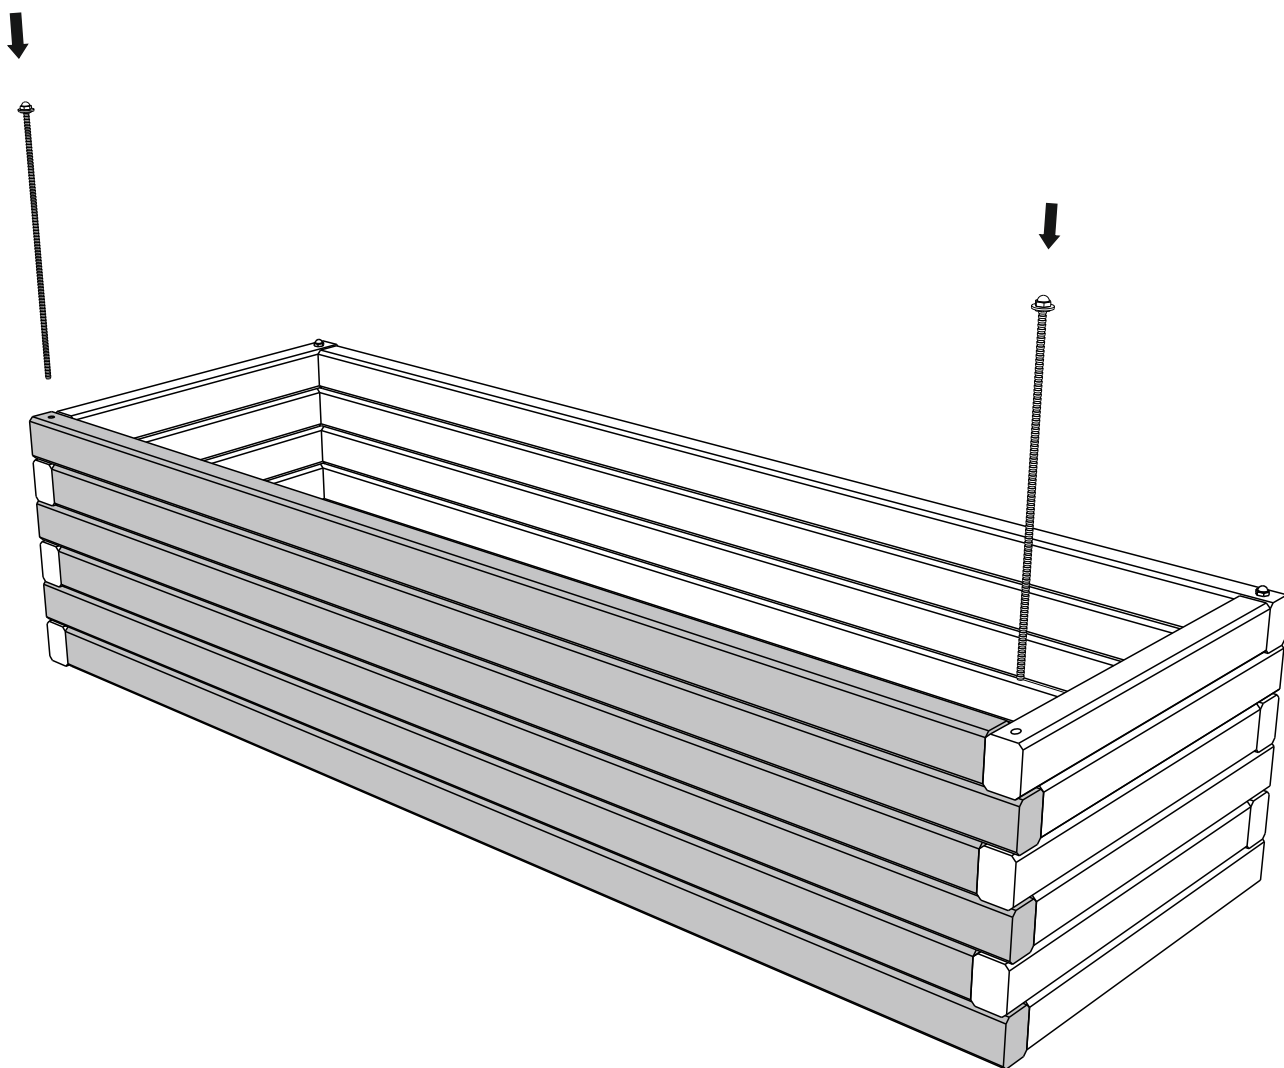

Base Nut  
x4

[w]

Washers  
x8

[v]

Top Nut  
x4

[z]

Screw  
x12

**AFTERCARE**