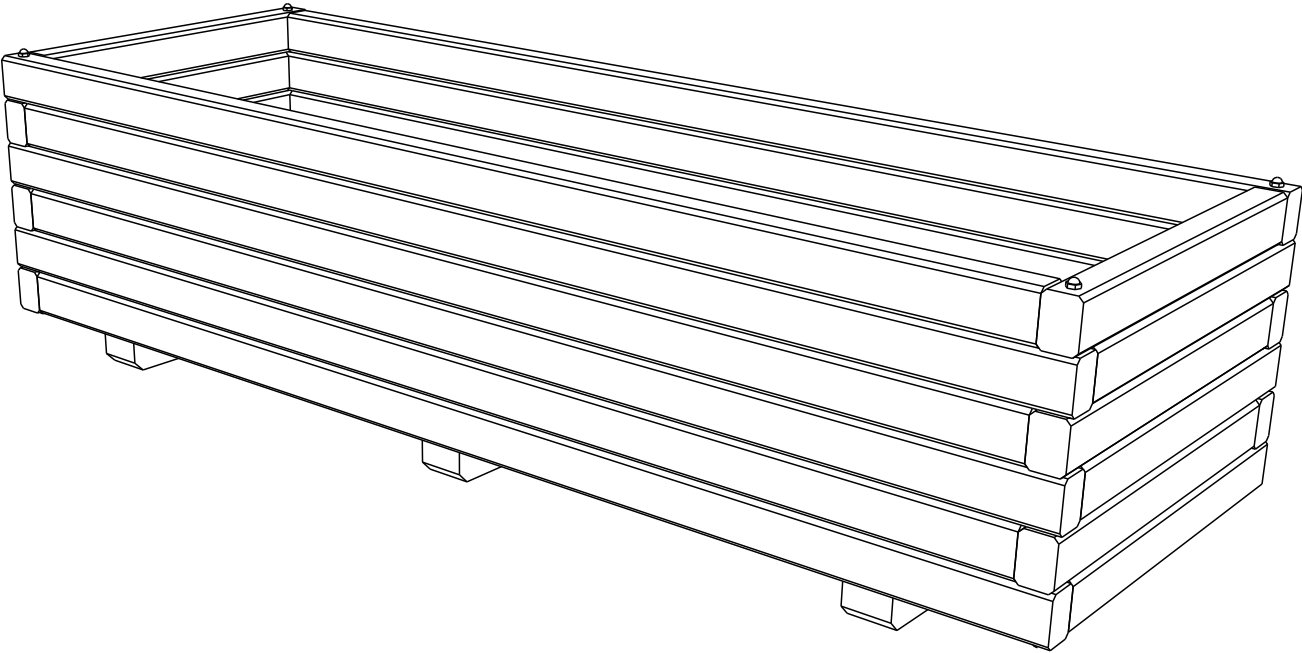

Base Nut  
x4

[w]

Washers  
x8

[v]

Top Nut  
x4

[z]

Screw  
x12

**AFTERCARE**