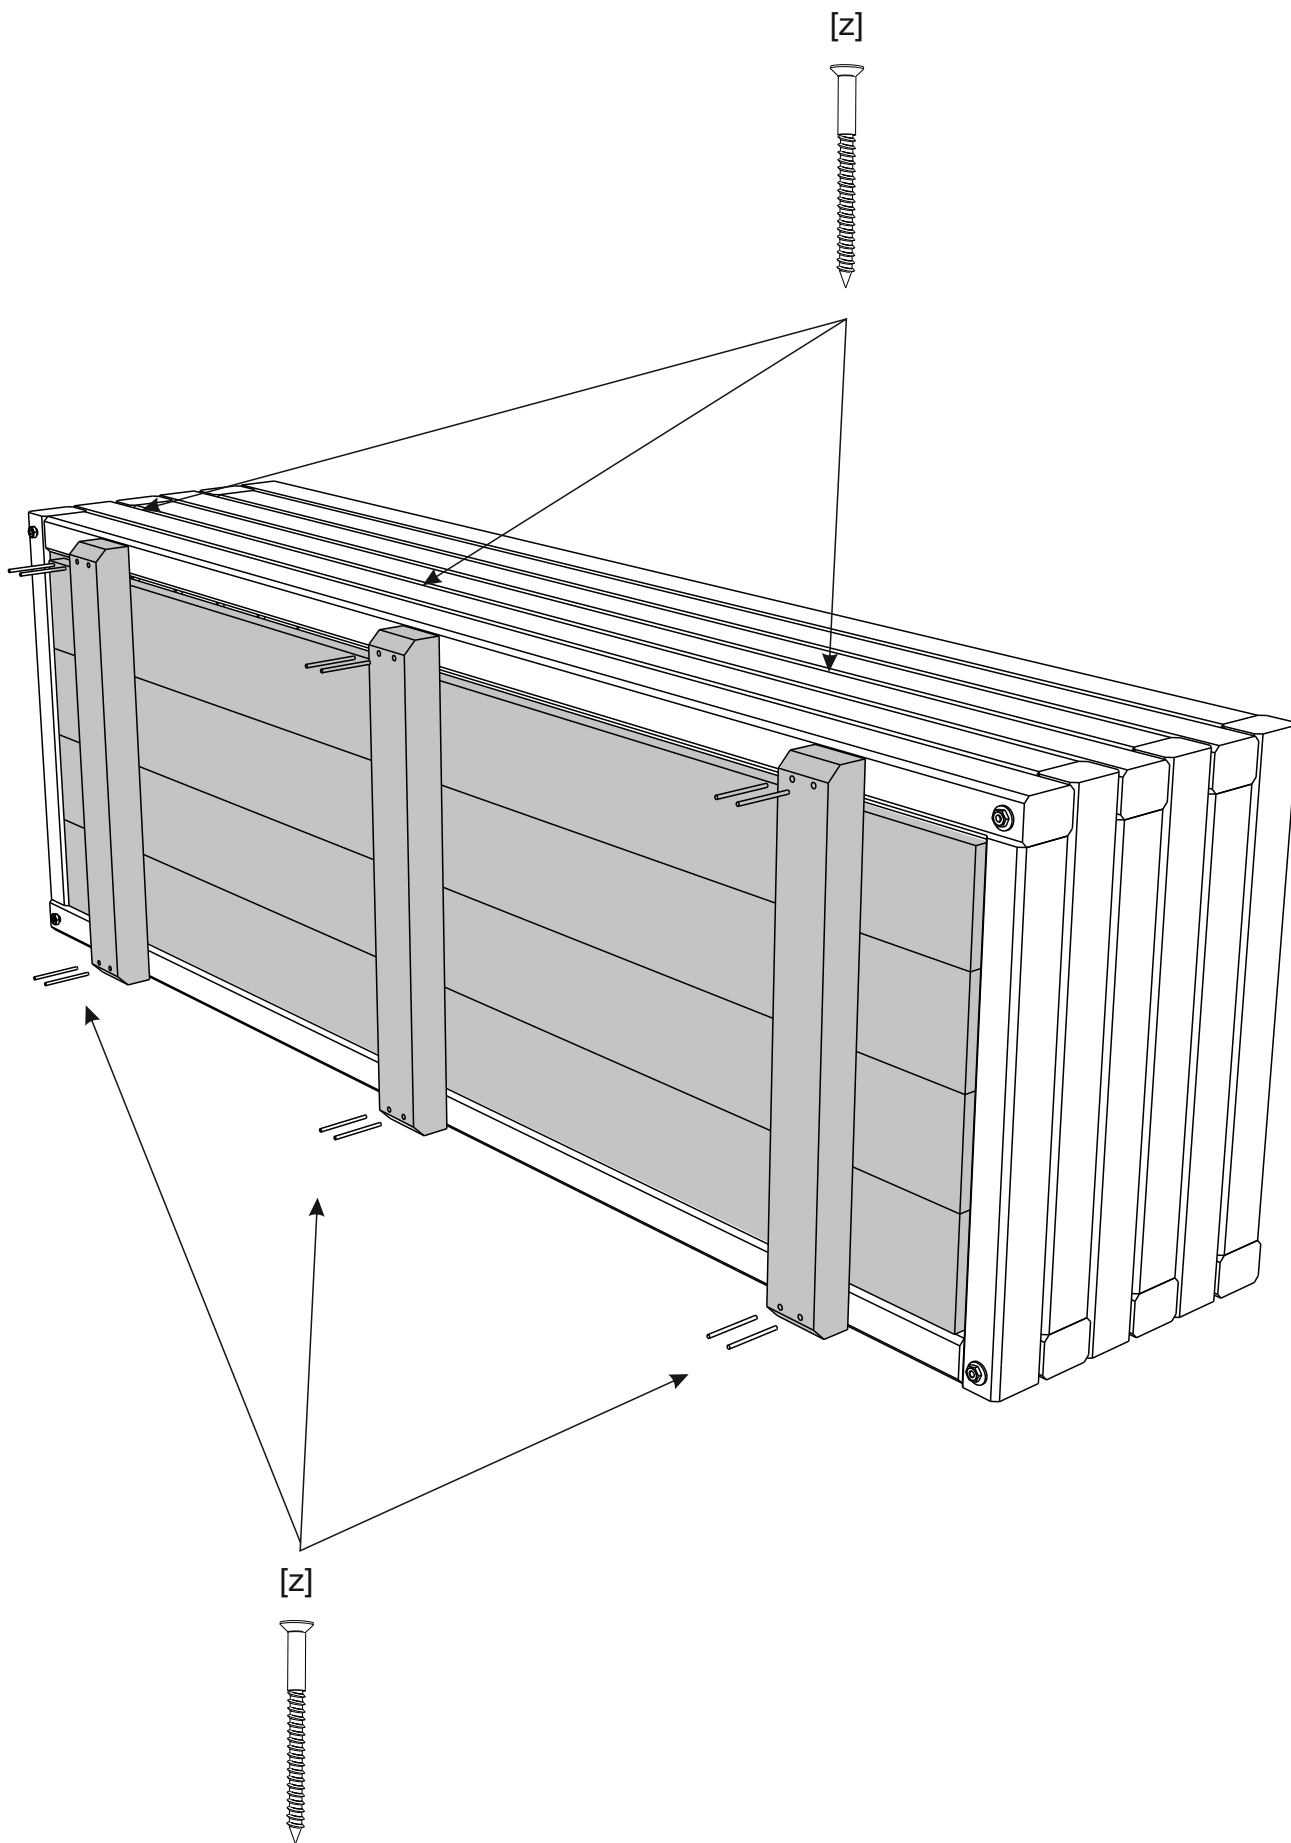

Base Nut  
x4

[w]

Washers  
x8

[v]

Top Nut  
x4

[z]

Screw  
x12

**AFTERCARE**