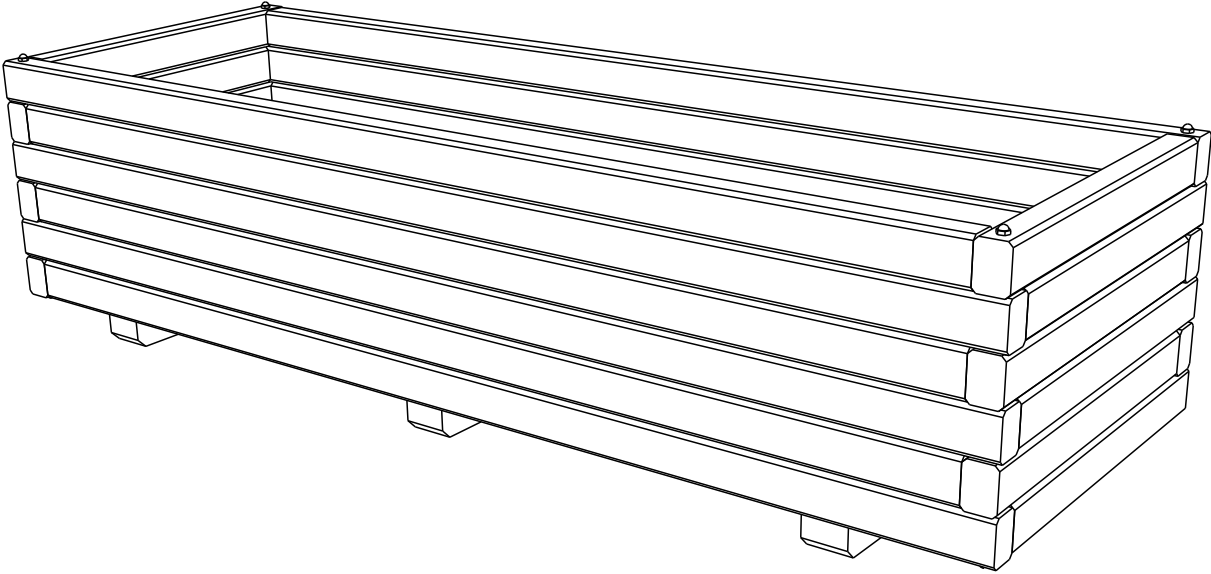

# ELITE RECTANGULAR PLANTER

ERP 31cm [H] x 120cm [W] x 40cm [D]  
240107A014OMBZ09C1