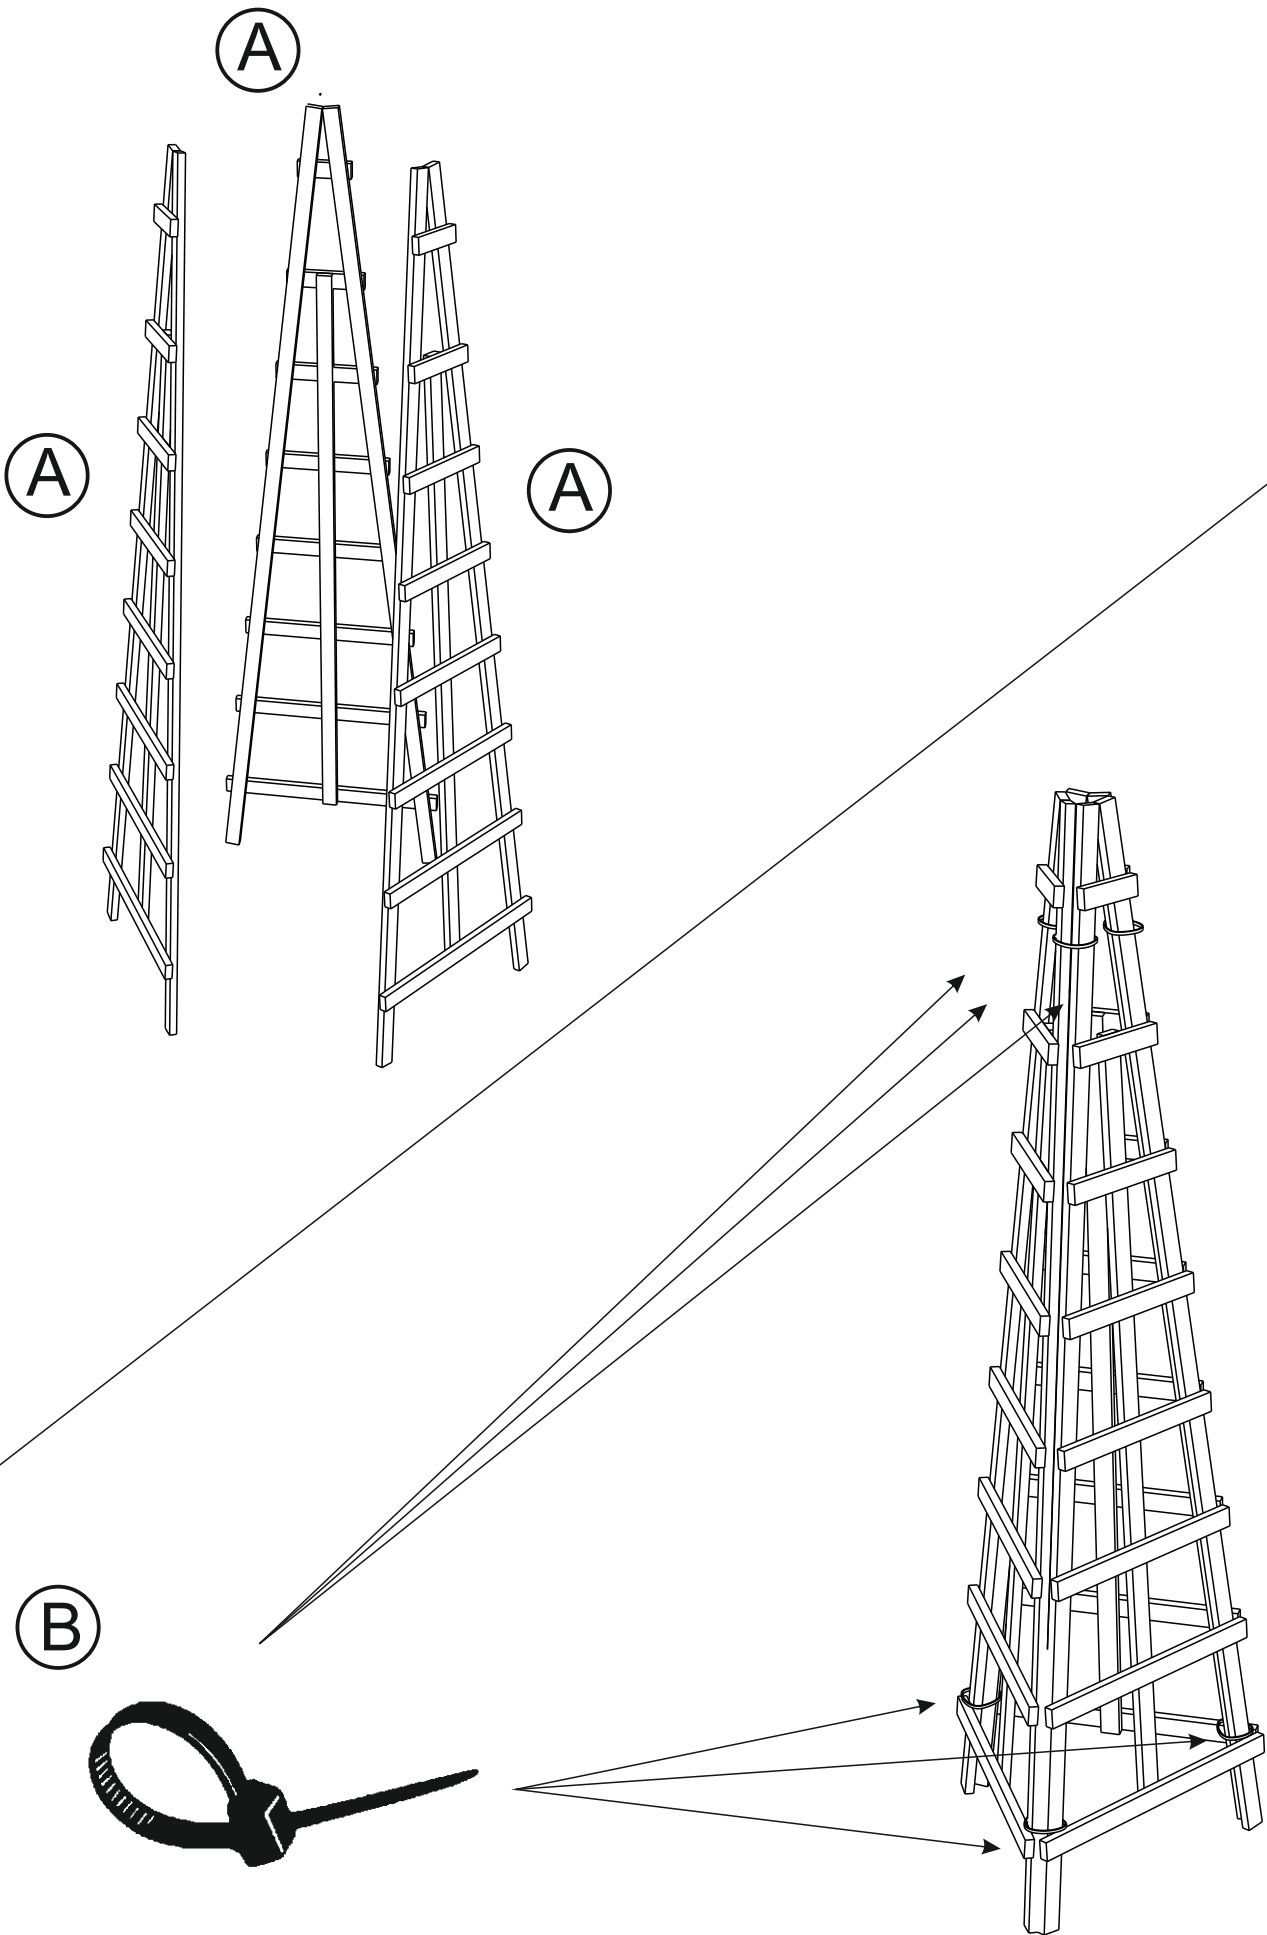

AFTERCARE

To ensure longevity of your structure it is recommended that it is treated with a wood preservative on a yearly basis.

Your item is ready!