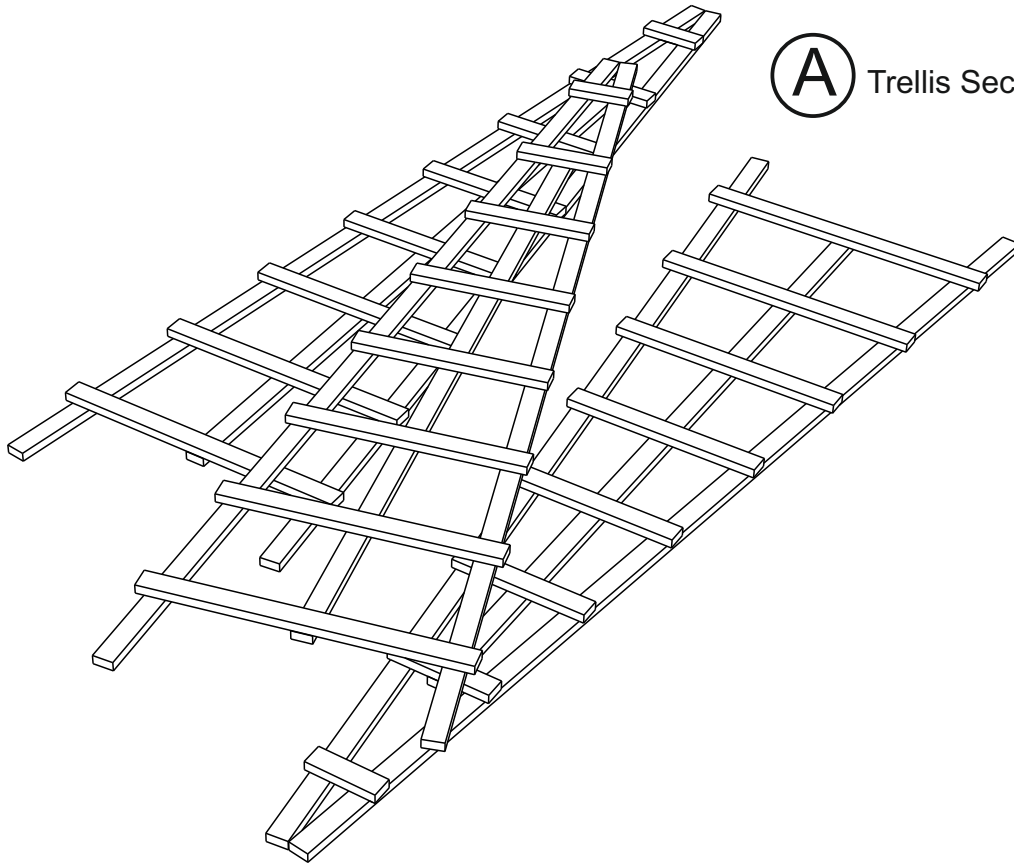

TRELLIS OBELISK

TRELOB 181cm [H] x 50cm [W] x 43cm [D]

181201A001OZBZ12C1

BEFORE YOU START

Check the pack/s and make sure that you have all of the parts listed below.
If not, contact your retailer who will be able to help you.