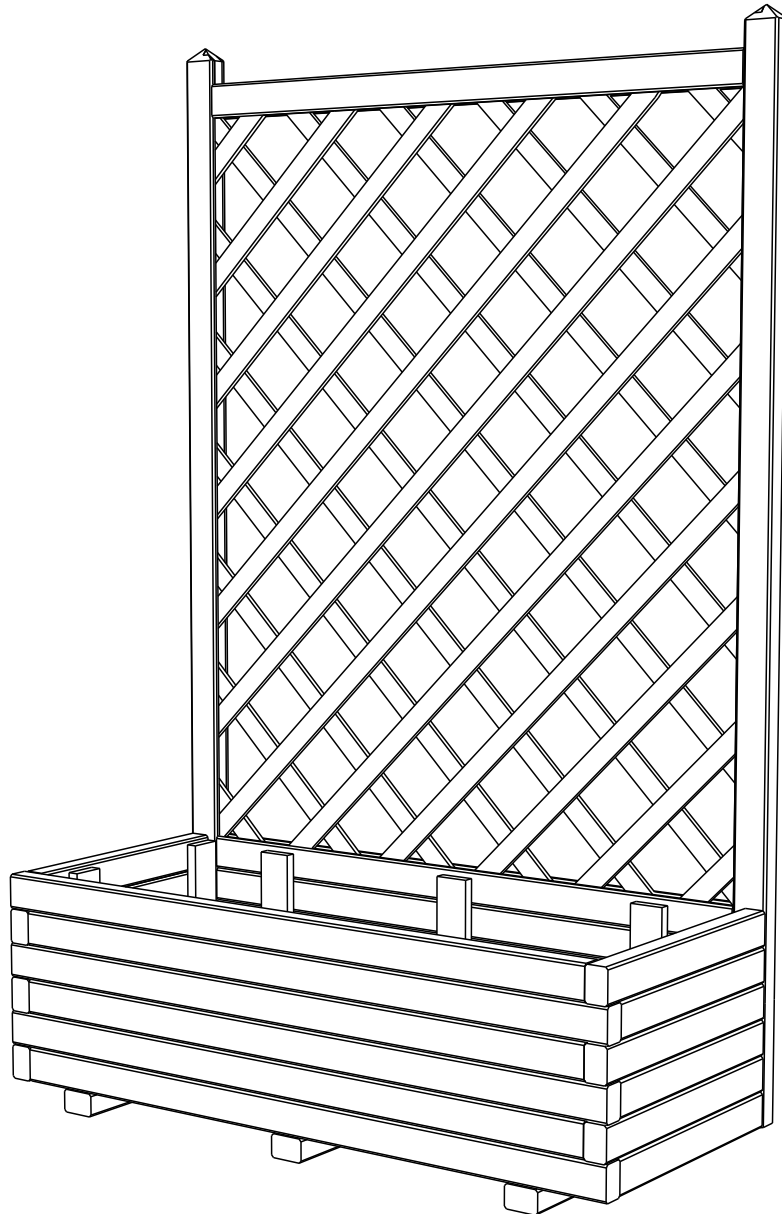

# ROSA PLANTER

ROSPLANT 137,5cm [H] x 90cm [W] x 40cm [D]  
240101A017MMBZ05C1