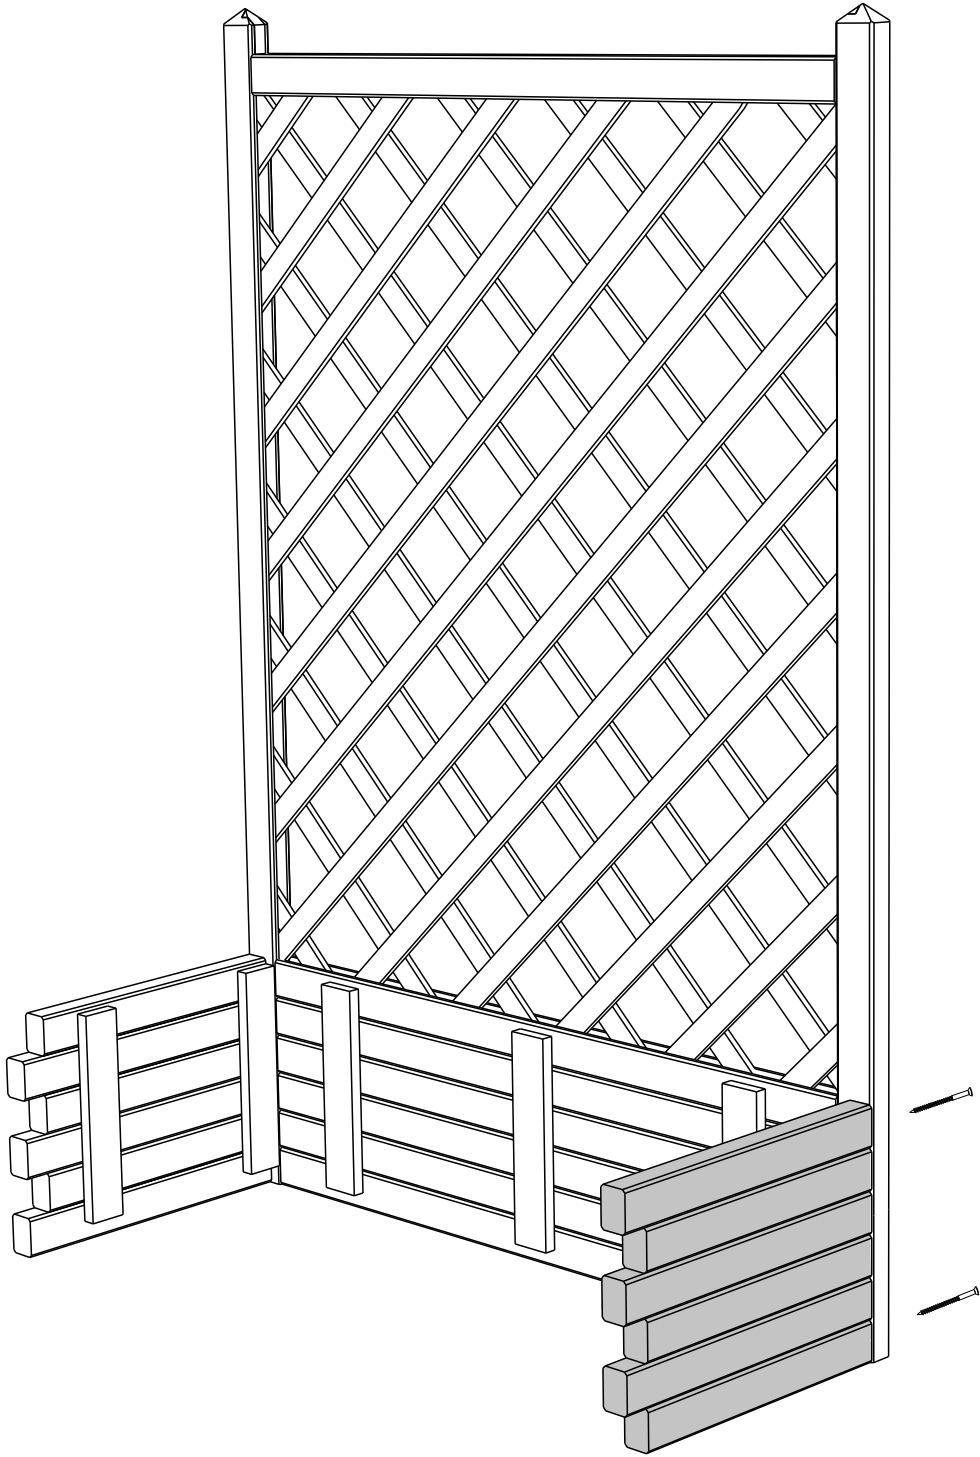

# ROSA PLANTER

ROSPLANT 137,5cm [H] x 90cm [W] x 40cm [D]  
240101A017MMBZ05C1

drill or screwdriver

[x]

x2

[X]

x2

[X]

x12

[y]