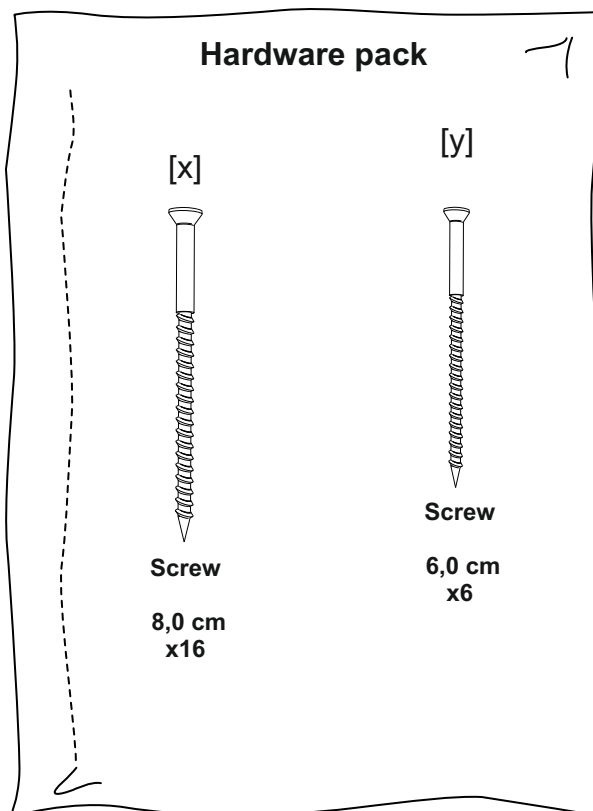

Recommended tools (not included)