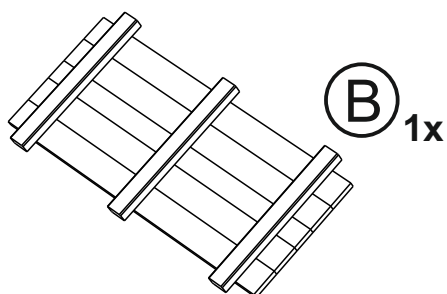

Recommended tools (not included)