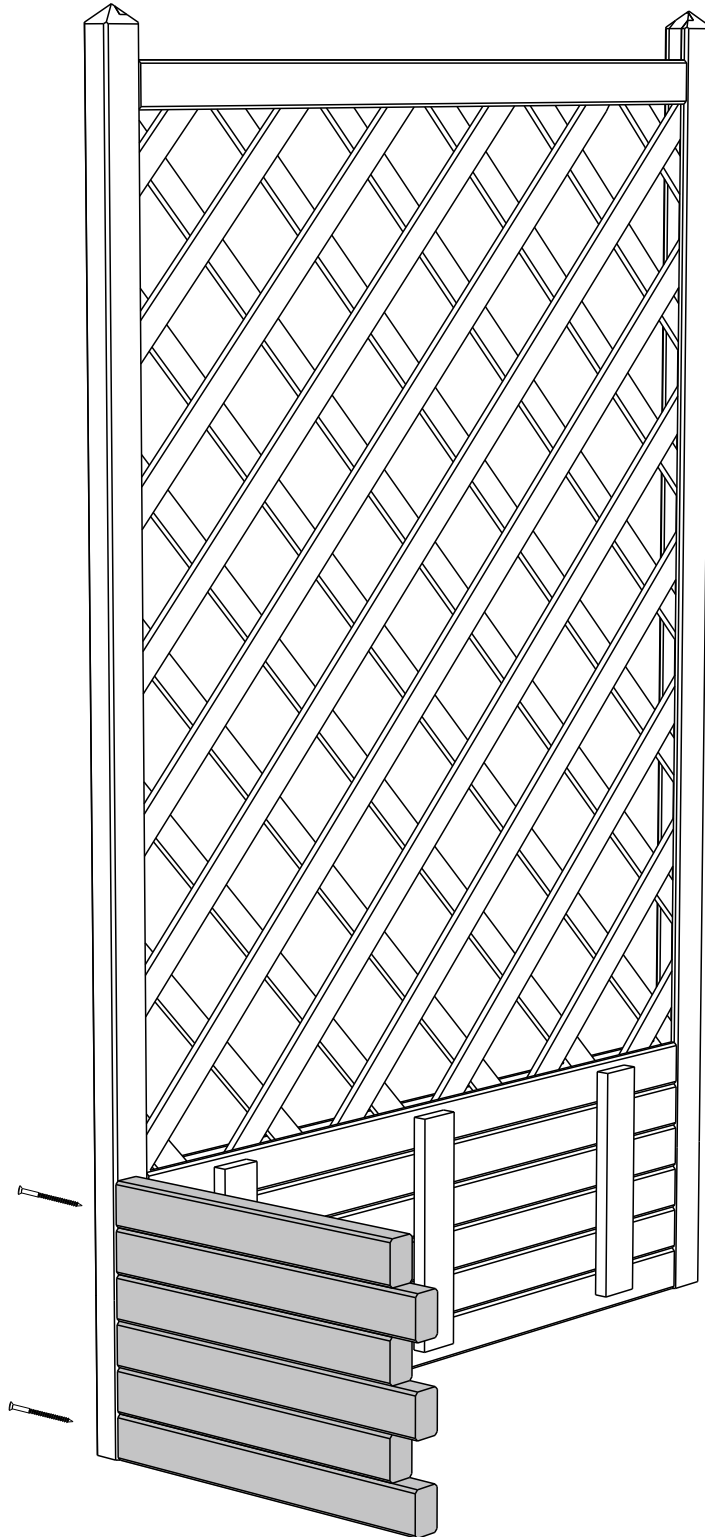

# ROSA PLANTER

ROSPLANT 137,5cm [H] x 90cm [W] x 40cm [D]  
240101A017MMBZ05C1

It is advisable for two people to carry out the work.

Where the wood is screwed we advise to pre-drill the holes (the diameter of the holes should be 2mm smaller than the diameter of the used screw)

Recommended tools ( not included )

drill or screwdriver

[x]

x2

[X]

x2

[X]

x12

[y]