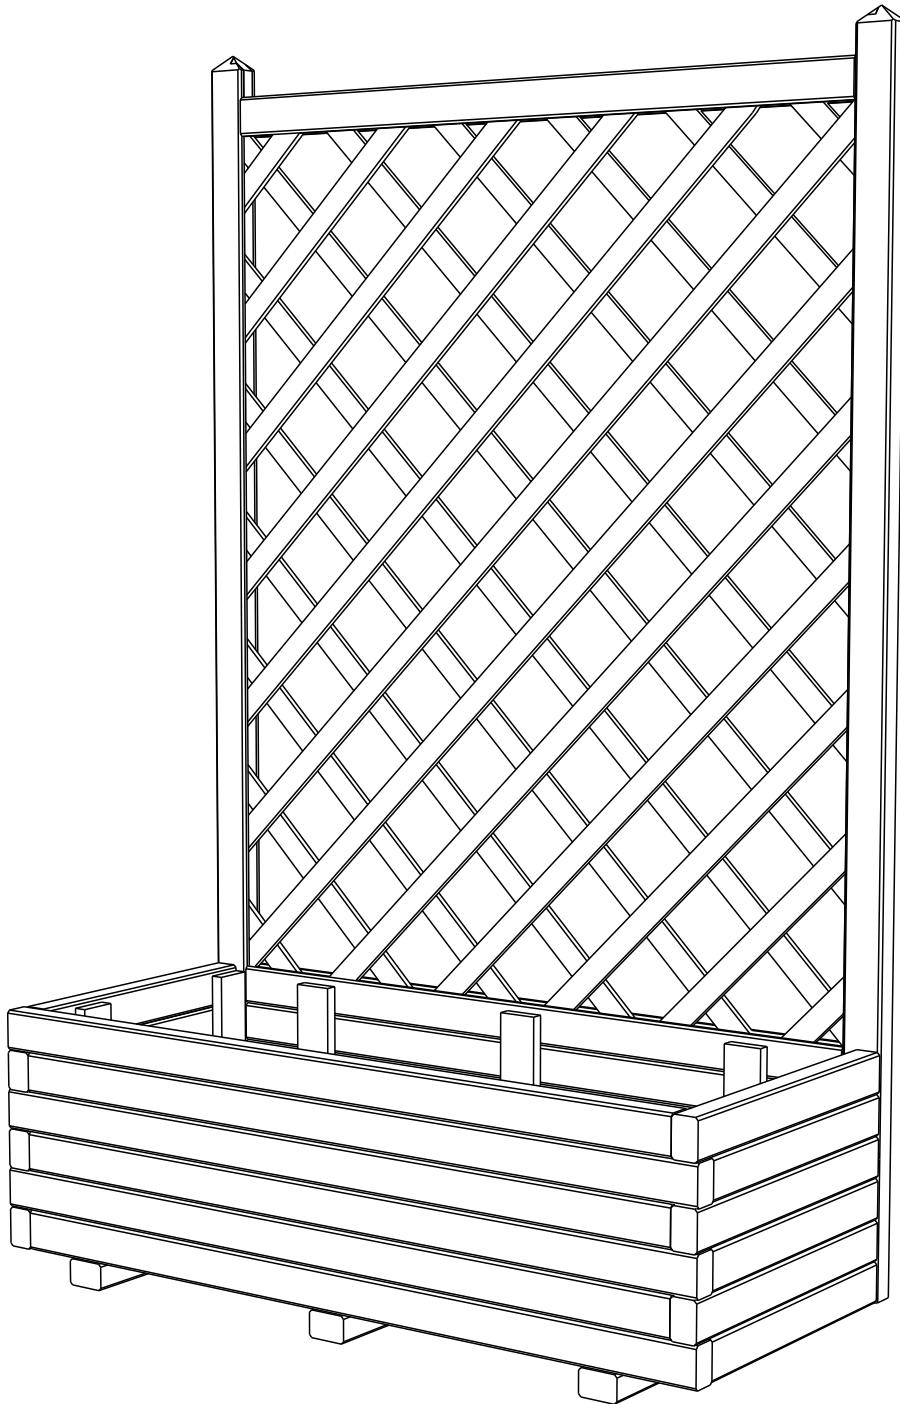

AFTERCARE

To ensure longevity of your structure it is recommended that it is treated with a wood preservative on a yearly basis.

Your item is ready!