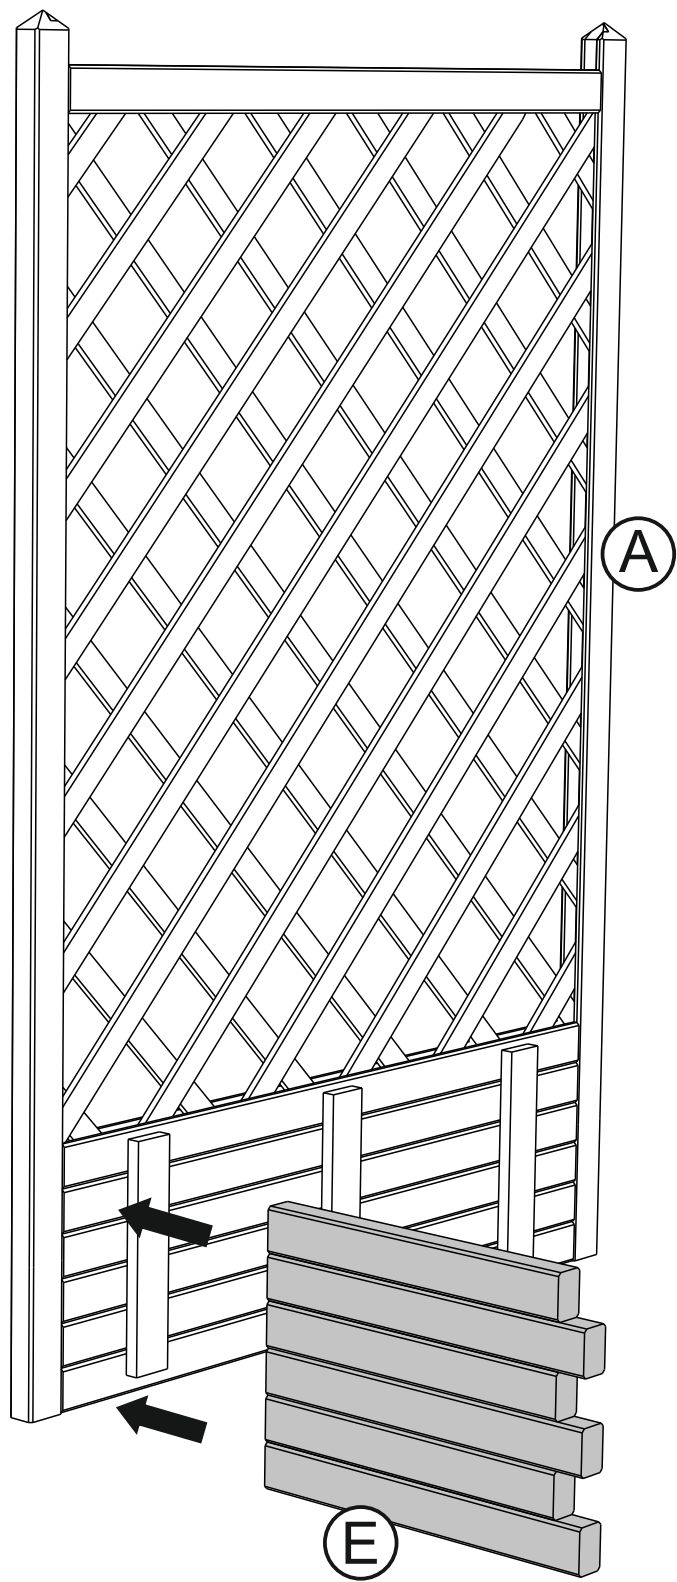

# ROSA PLANTER

ROSPLANT 137,5cm [H] x 90cm [W] x 40cm [D]  
240101A017MMBZ05C1

It is advisable for two people to carry out the work.

Where the wood is screwed we advise to pre-drill the holes (the diameter of the holes should be 2mm smaller than the diameter of the used screw)

Recommended tools ( not included )

drill or screwdriver

[x]

x2

[X]

x2

[X]

x12

[y]