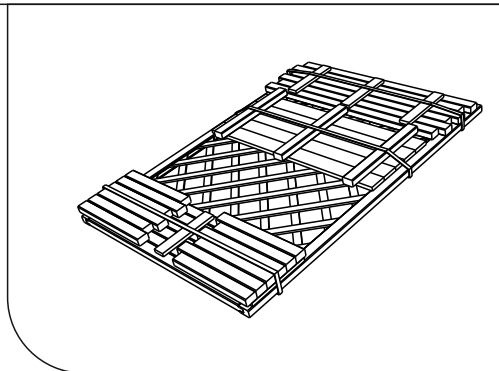

Recommended tools (not included)